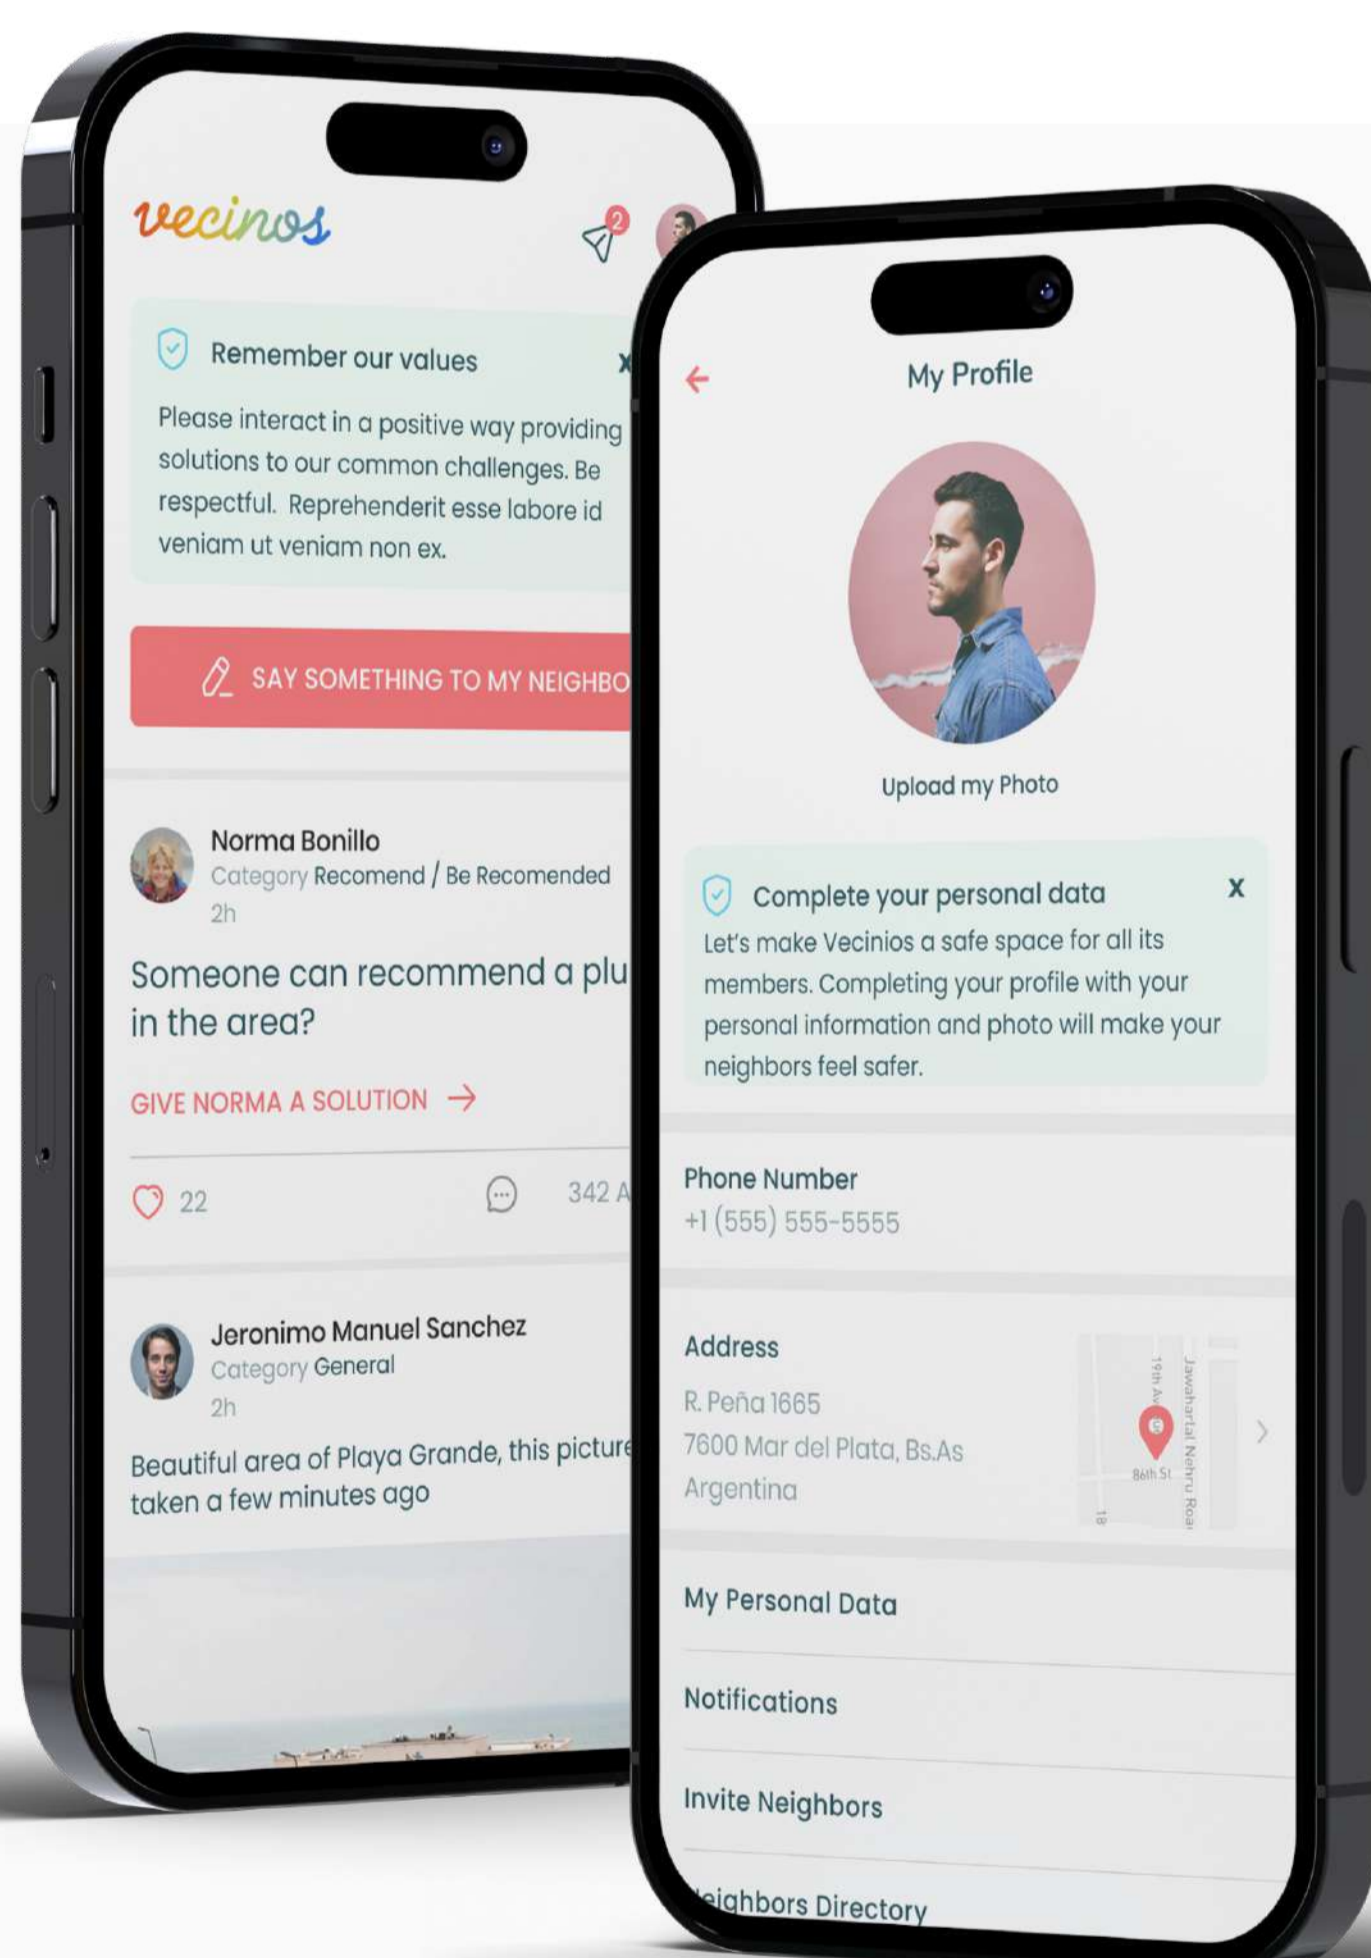

So, what are you waiting for...?

- Get tangible results
- Make data-driven decisions
- Leverage powerful analytics and insights
- Maximize revenue generation potential
- Track engagement metrics

Bring your business to the next level.

Get in touch for a demo of our cutting-edge platforms.